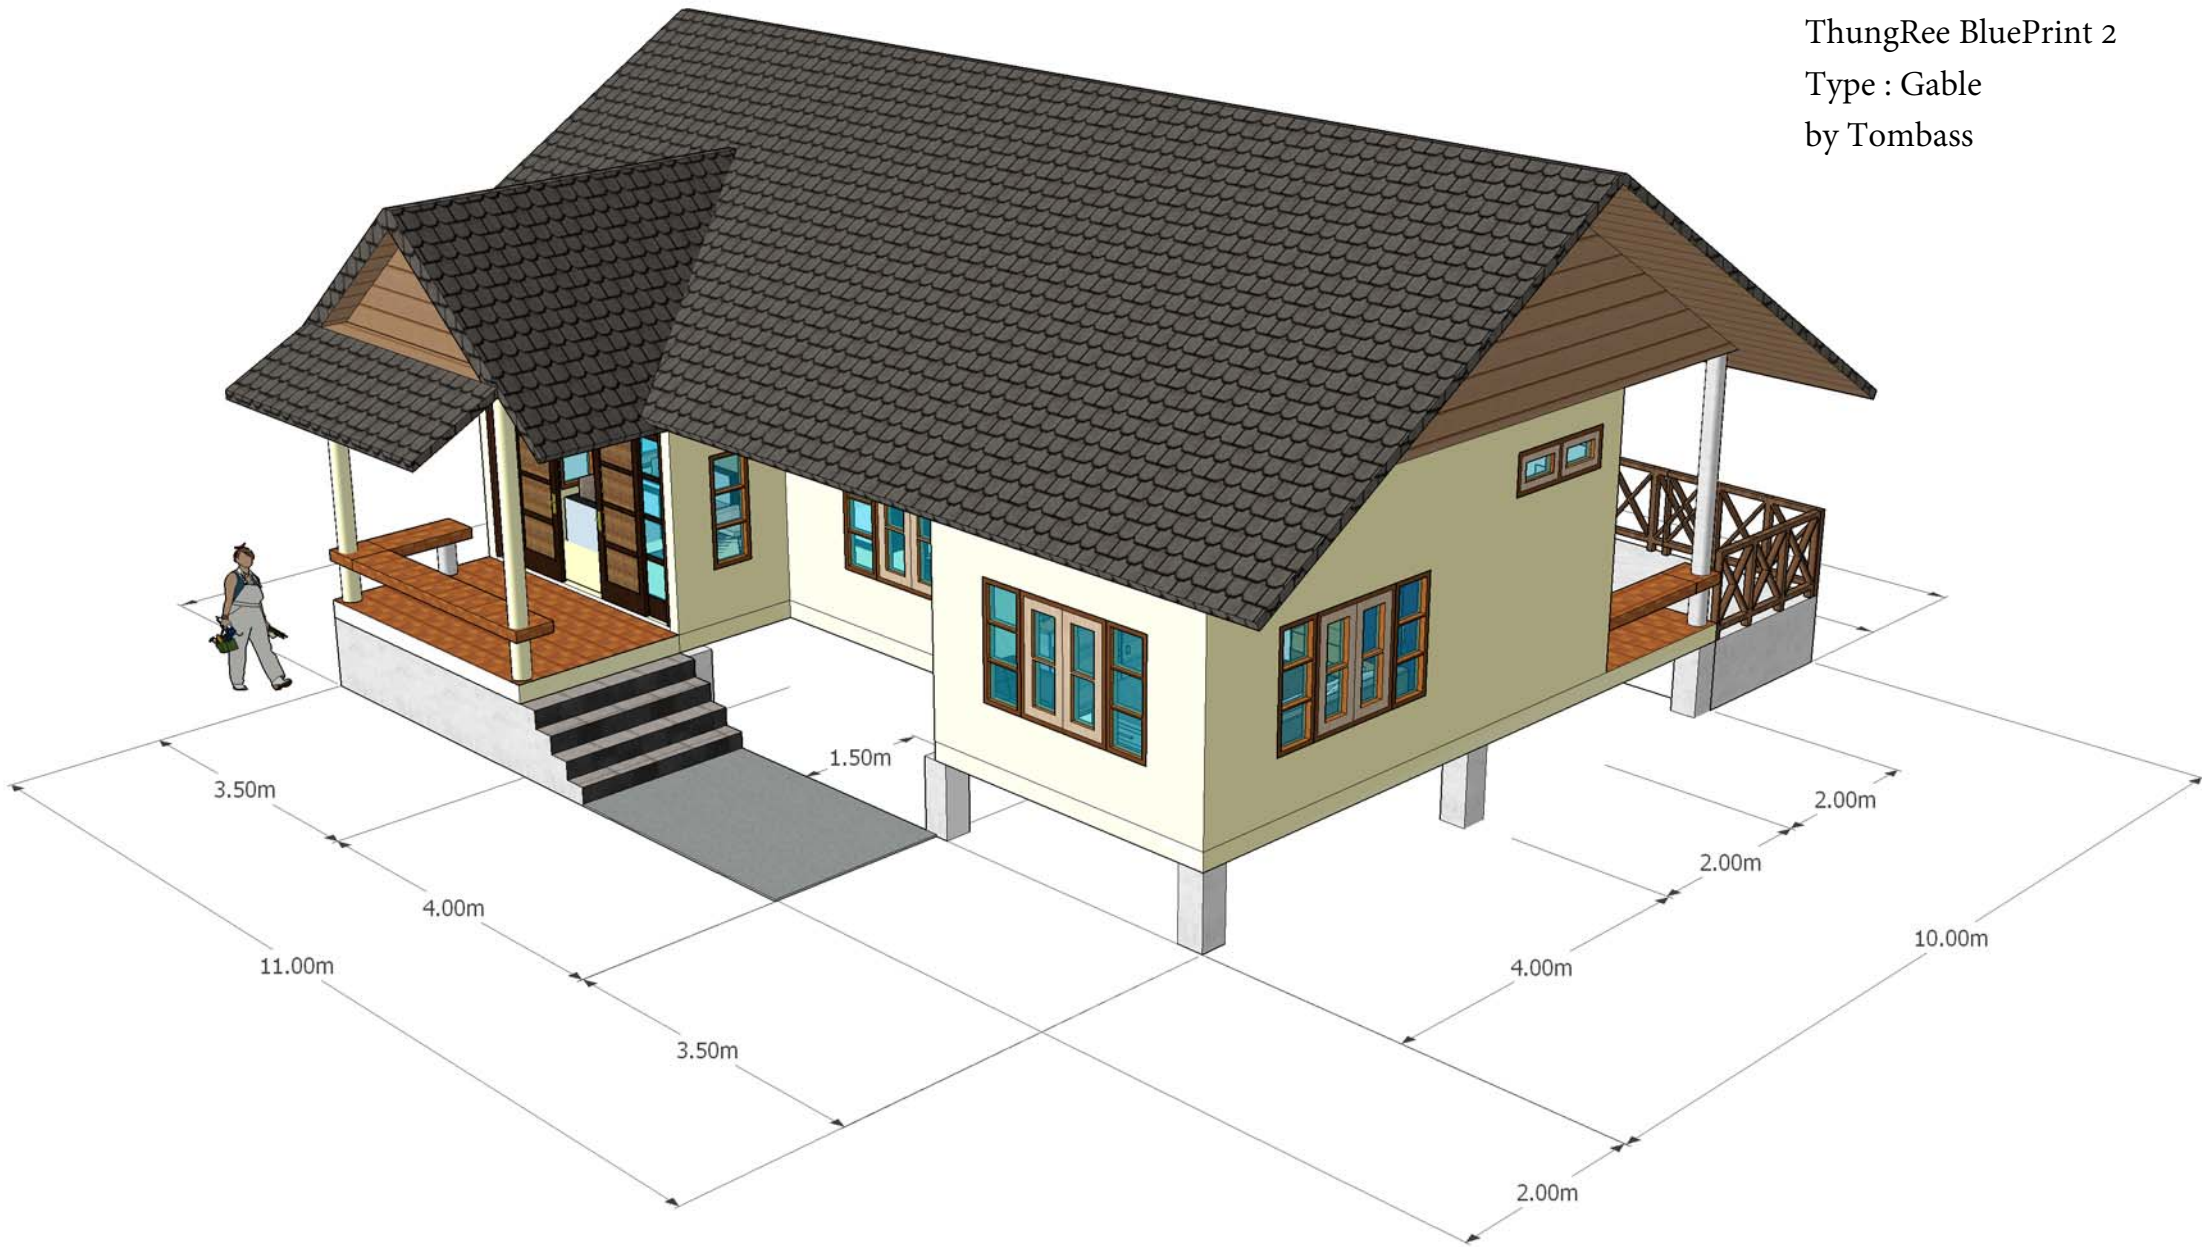

ThungRee BluePrint 2
Type : Gable
by Tombass

2.00m

3.50m

2.00m

4.00m

10.00m

4.00m

3.50m

4.00m

3.50m

11.00m

3.50m

4.00m

3.50m

2.00m