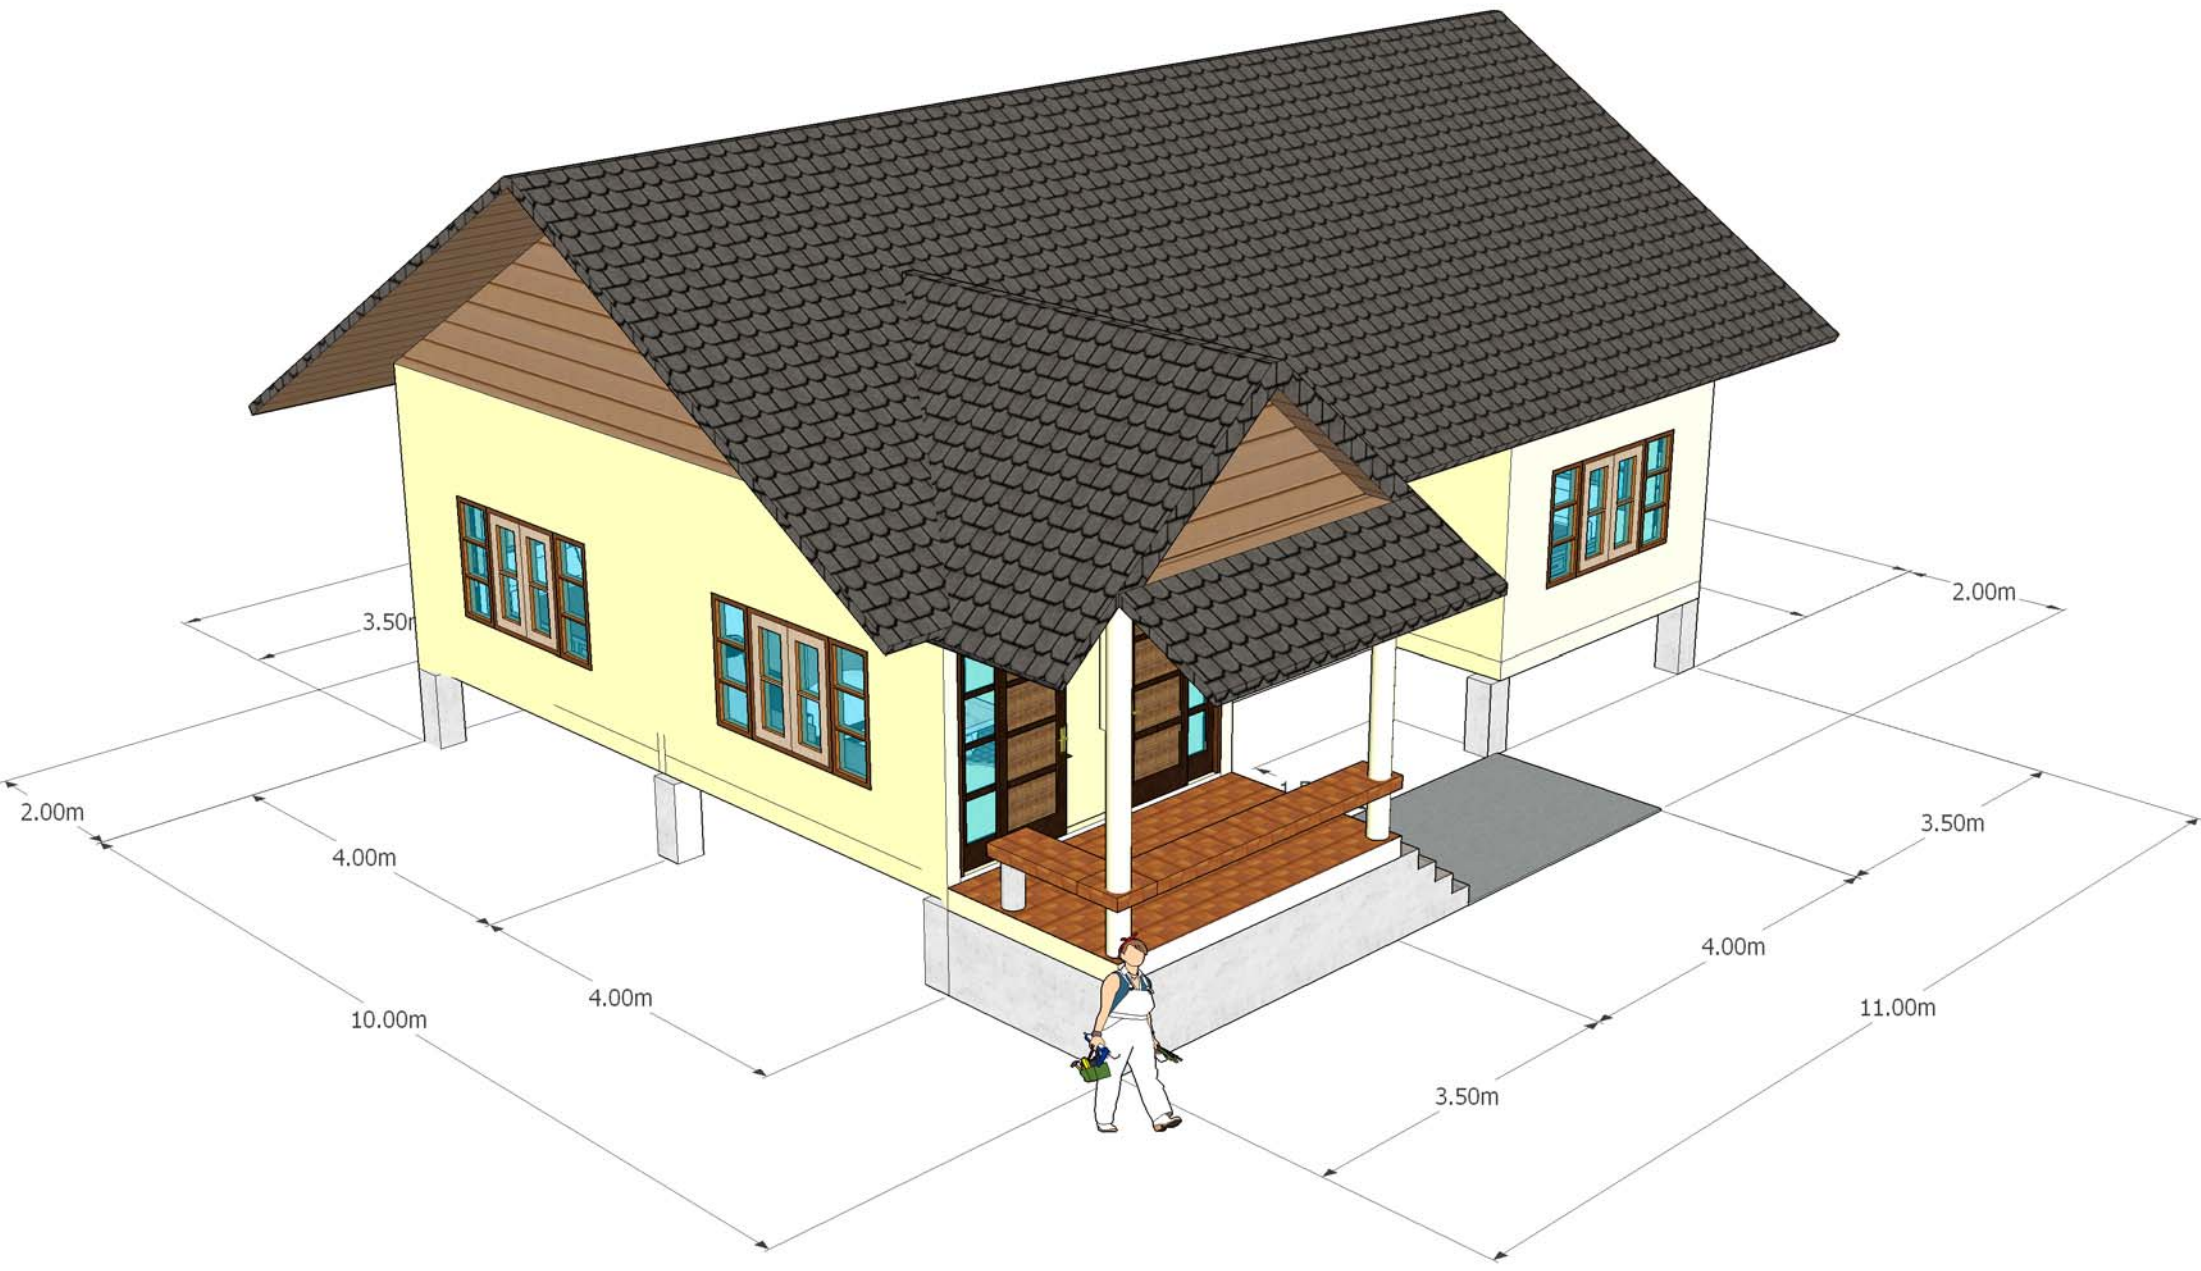

ThungRee BluePrint 2
Type : Gable
by Tombass

2.00m

3.50m

2.00m

4.00m

10.00m

4.00m

3.50m

4.00m

3.50m

11.00m

3.50m

4.00m

3.50m