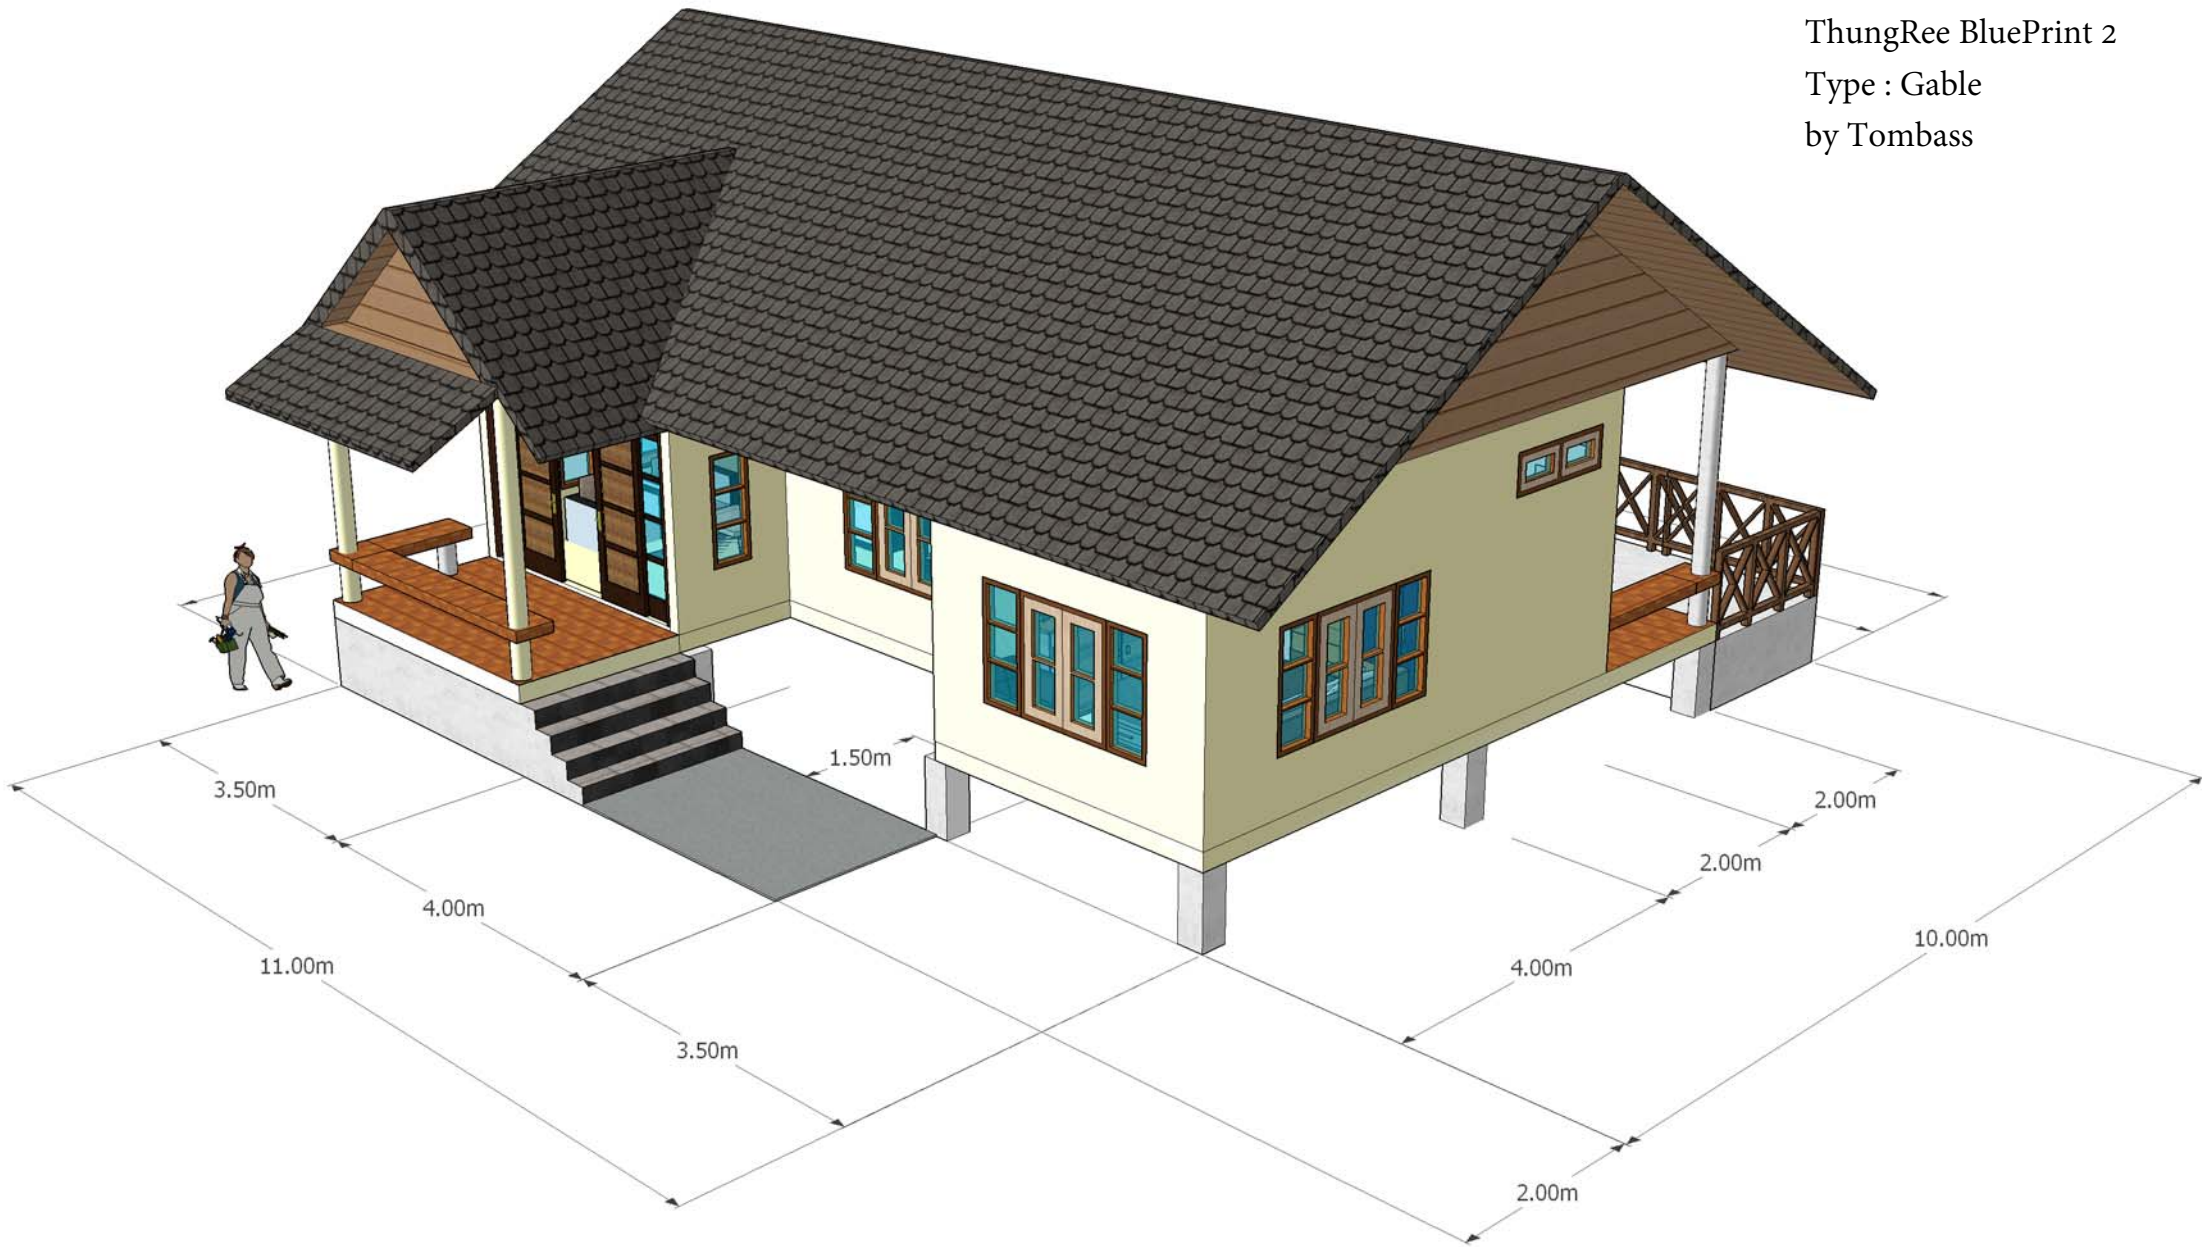

ThungRee BluePrint 2
Type : Gable
by Tombass

2.00m

3.50m

2.00m

4.00m

10.00m

4.00m

3.50m

4.00m

3.50m

11.00m

3.50m

4.00m

3.50m