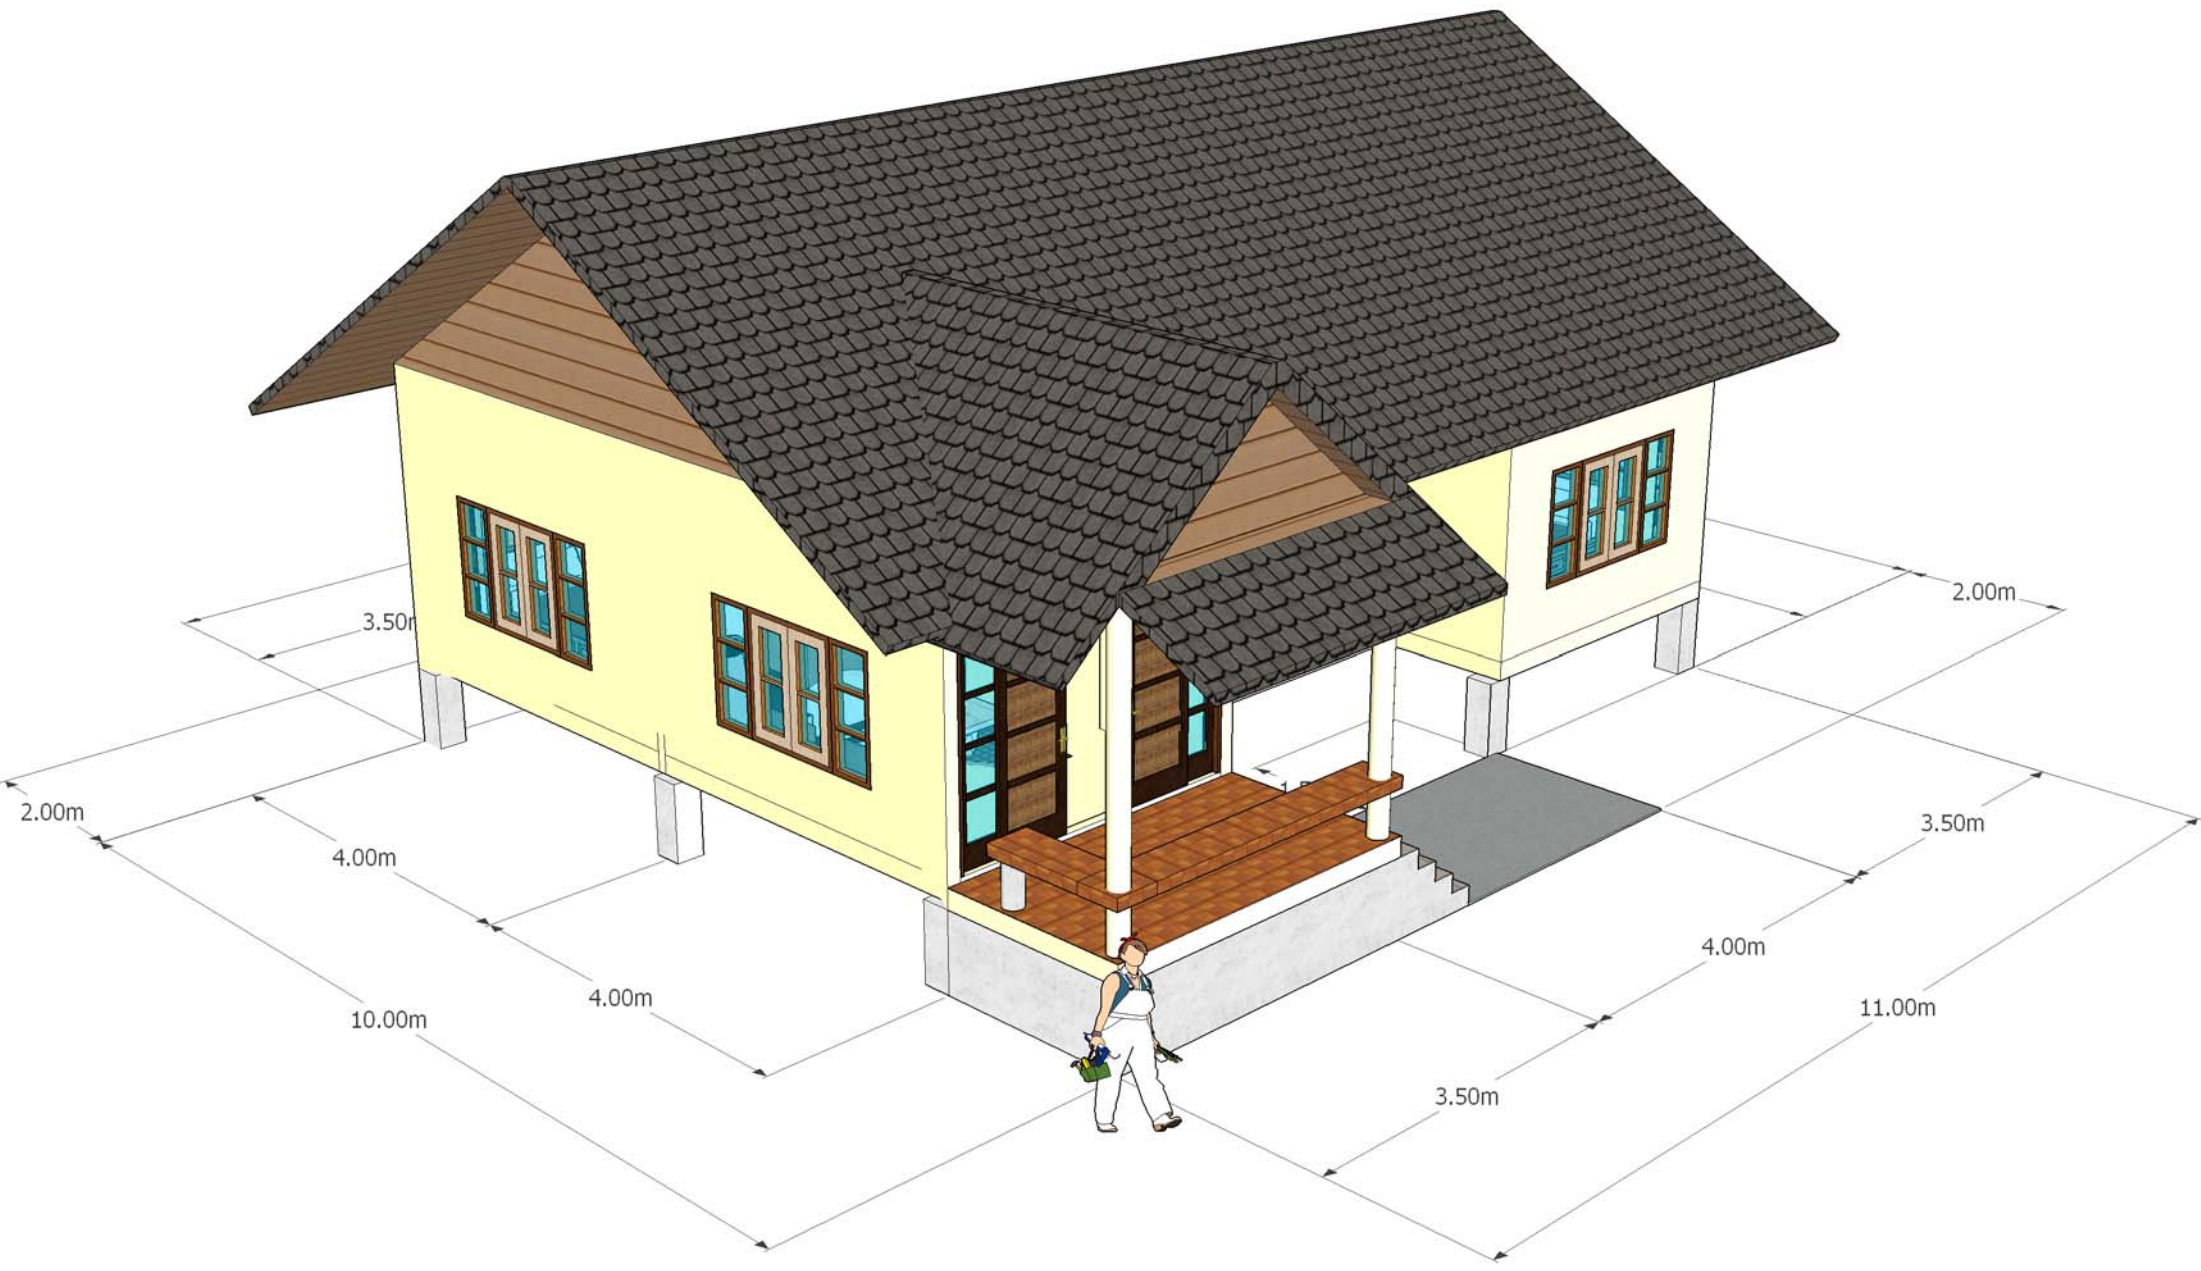

ThungRee BluePrint 2
Type : Gable
by Tombass

2.00m

3.50m

2.00m

4.00m

10.00m

4.00m

3.50m

4.00m

3.50m

11.00m

3.50m

4.00m

3.50m

2.00m